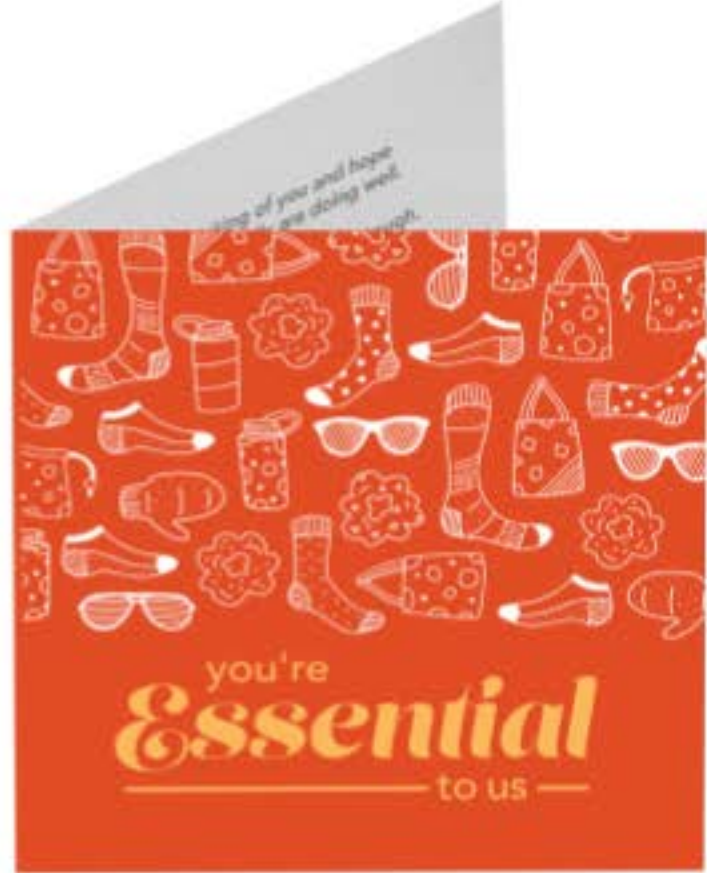

MAILER KIT

Together Again!

Send your staff a custom face mask as a back-to-work gift!

This kit includes:

- One Full Color Cotton Face Mask with full color printing, solid color binding, and black or white lining and straps
- One 4" x 4" folded greeting card with full color printing inside and out (14pt C2S)
- Shipped in 6" x 6" stay flat mailer
- USPS Standard postage included