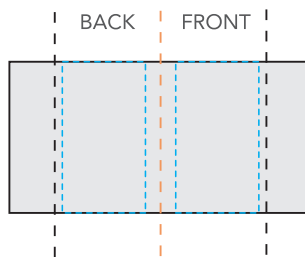

FULL COLOR VELVET HEADBAND

FLAT Artwork Layout

NOTE: ART SHOWN AT 35%

Front Band Flat Dimensions IN: 5.9"H x 17.13"W

Back Band Flat Dimensions IN: 2.64"H x 9.45"W

All artwork must bleed to red line
Black line marks product edge
Orange Dotted Line marks fold line
DO NOT PRINT GUIDELINES

Front Band

Back Band

FULL COLOR VELVET HEADBAND

WOVEN TAG

Artwork Layout

NOTE: ART SHOWN AT 30%

Flat Dimensions IN: .79"H x 1.57"W

Tag Folding Point IN: .79"

Visible Tag after Stitching IN: .79"H x .55"W

Blue dotted line marks artwork safe zone

Orange dotted line marks fold line

Black Dotted Line marks Stitch Line

DO NOT PRINT GUIDELINES

Woven Tag (100% scale)

FULL COLOR VELVET HEADBAND

INDIVIDUAL HANG TAG

Artwork Layout

NOTE: ART SHOWN AT 80%

Flat Dimensions: 2.56" W x 8.5" H

Folded at: 4.5" H

Black line marks product edge - Do Not Print
Orange Dotted Line marks fold line - Do Not Print

FRONT