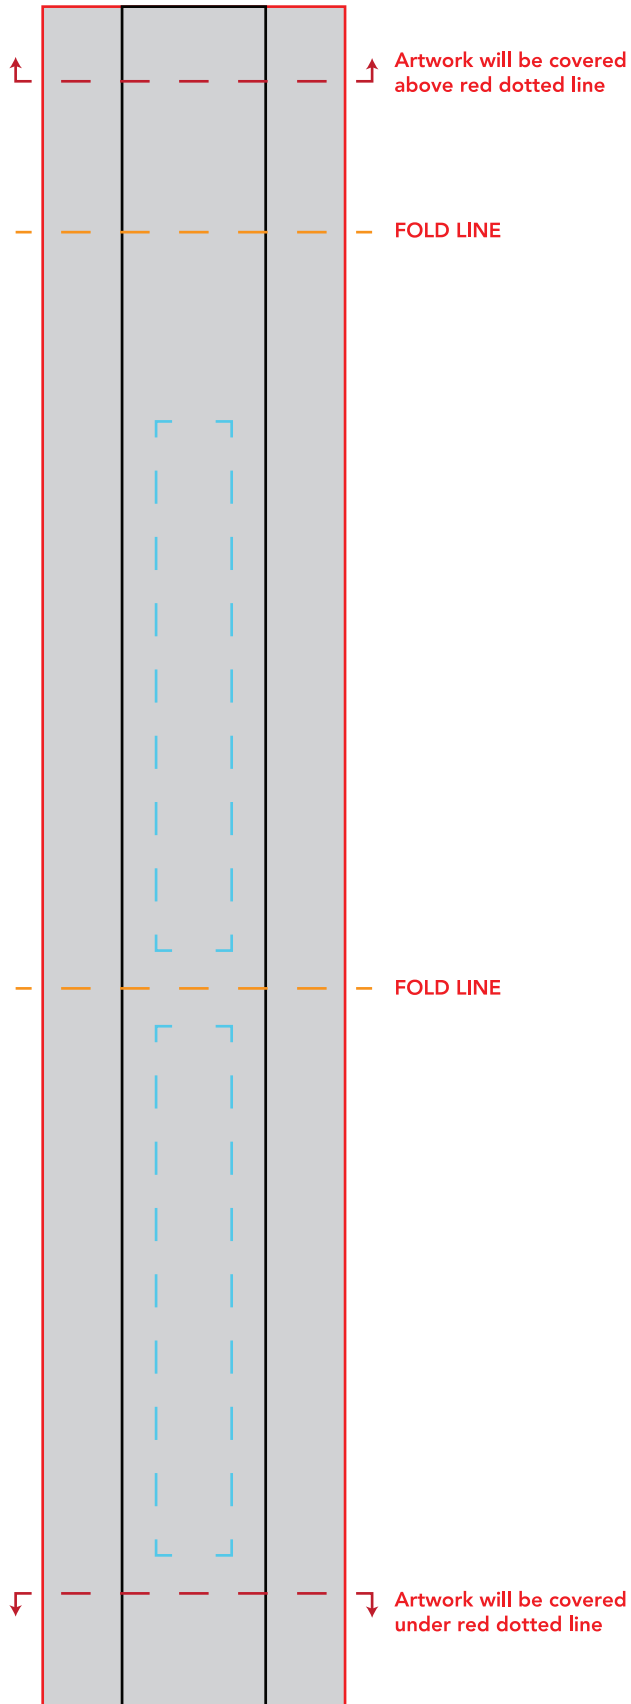

# LVL KEY RING

## Flat Artwork Layout

NOTE: ART SHOWN AT 100%

Final Dimensions: in: 3.93" H x 0.75" W

Blue line marks artwork safe zone

All artwork must bleed to red line

Artwork will be covered under red dotted line

Black line marks product edge - Stitch placement is not shown

## Artwork Layout

## Artwork Layout

NOTE: ART SHOWN AT 100%

Artwork Dimensions: 2.28" W X 3.7" H X 4.5"

Final Cut Dimensions: 2.13" W X 3.54" H X 4.5"

All artwork must extend to red line  
Black line marks product edge / cutting line