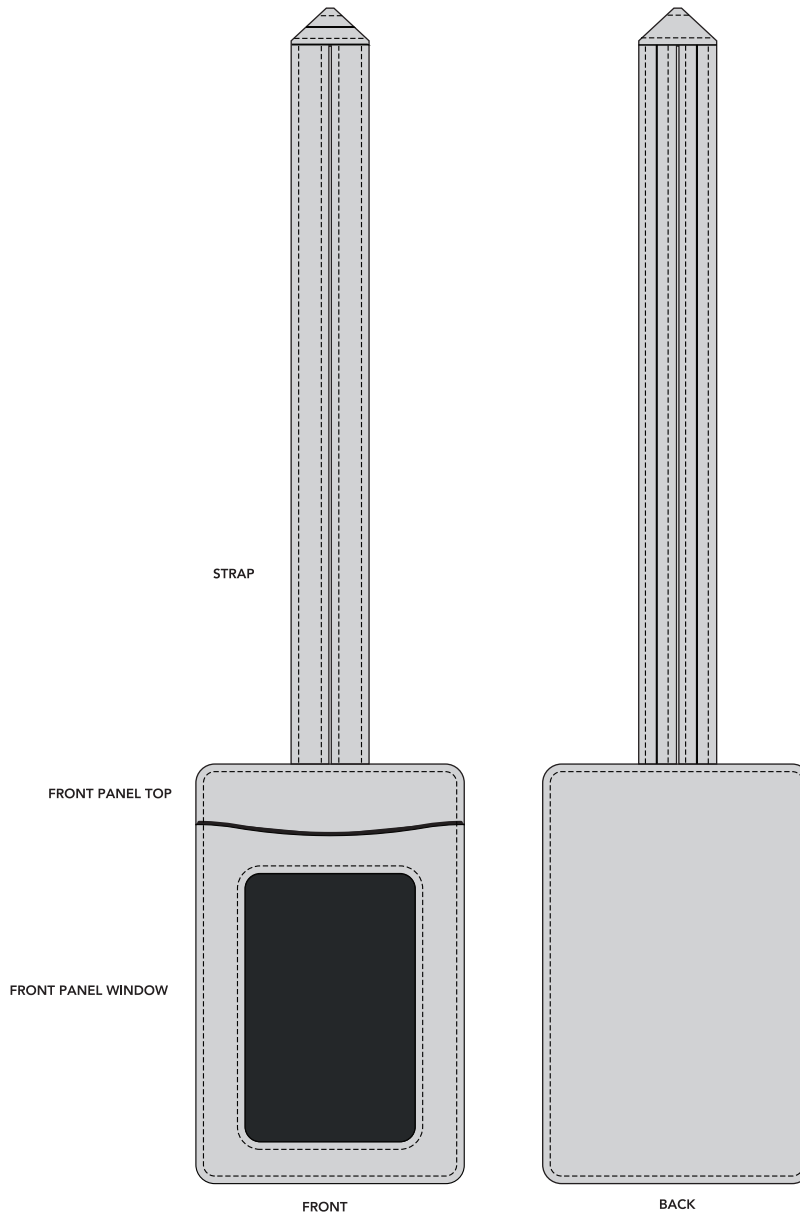

LVL LUGGAGE TAG

Artwork Layout

NOTE: ART SHOWN AT 50%
FINAL DIMENSIONS: 2.8"W x 4.37"H
STRAP (TOTAL LENGTH): .39"W x 14.96"L

Blue dotted line marks artwork safe zone
All artwork must bleed to red line
Artwork under red dotted line will not be visible
Black line marks product edge

LVL LUGGAGE TAG

FULL COLOR BUSINESS CARD

Artwork Layout

NOTE: ART SHOWN AT 100%

Artwork Dimensions: 2.28" W X 3.7" H X 4.5"

Final Cut Dimensions: 2.13" W X 3.54" H X 4.5"

All artwork must extend to red line

Black line marks product edge / cutting line

Blue dotted line marks safe zone where artwork will be seen through luggage tag window