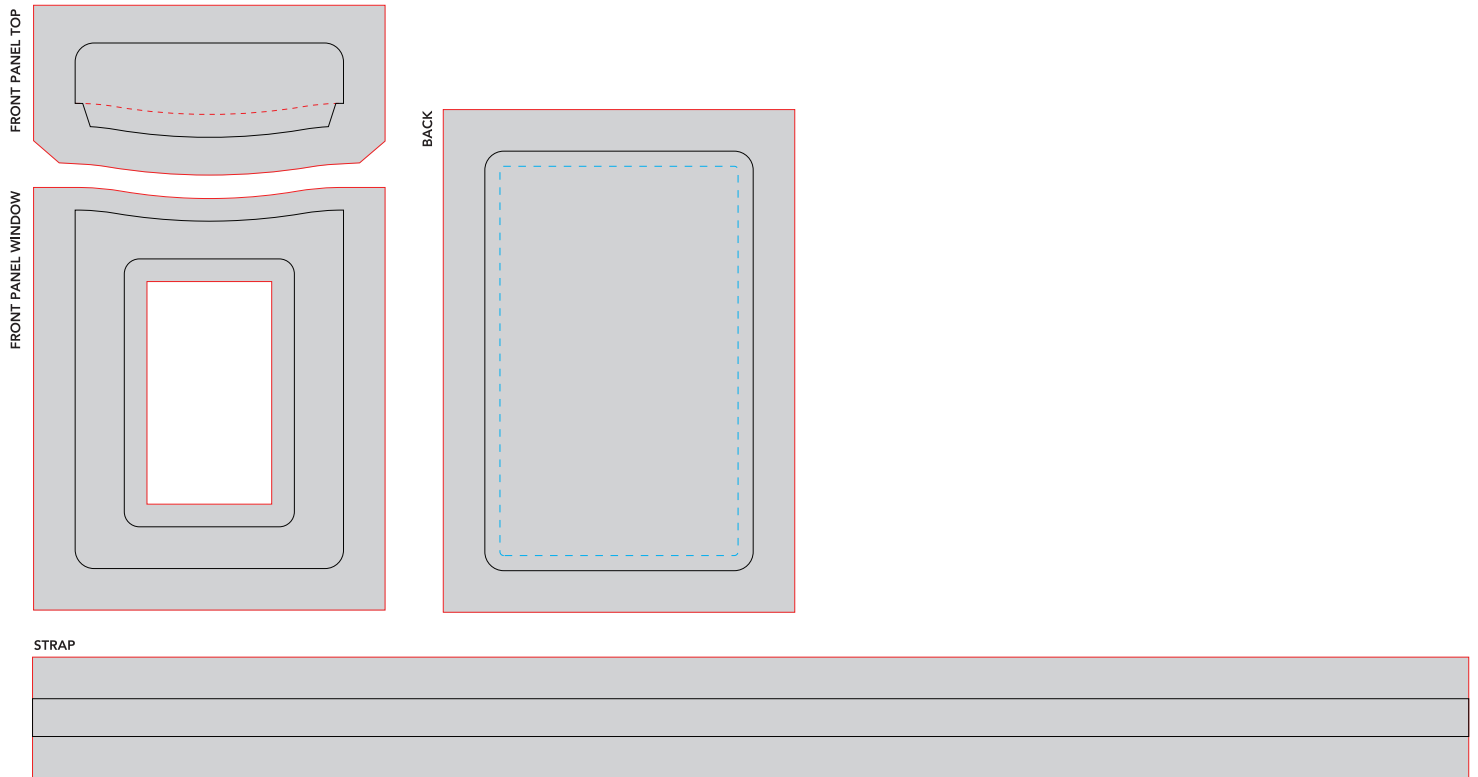

LVL LUGGAGE TAG

Artwork Layout

NOTE: ART SHOWN AT 50%
FINAL DIMENSIONS: 2.8"W x 4.37"H
STRAP (TOTAL LENGTH): .39"W x 14.96"L

Blue dotted line marks artwork safe zone
All artwork must bleed to red line
Artwork under red dotted line will not be visible
Black line marks product edge

LVL LUGGAGE TAG

FULL COLOR BUSINESS CARD

Artwork Layout

NOTE: ART SHOWN AT 100%

Artwork Dimensions: 2.28" W X 3.7" H X 4.5"

Final Cut Dimensions: 2.13" W X 3.54" H X 4.5"

All artwork must extend to red line

Black line marks product edge / cutting line

Blue dotted line marks safe zone where artwork will be seen through luggage tag window